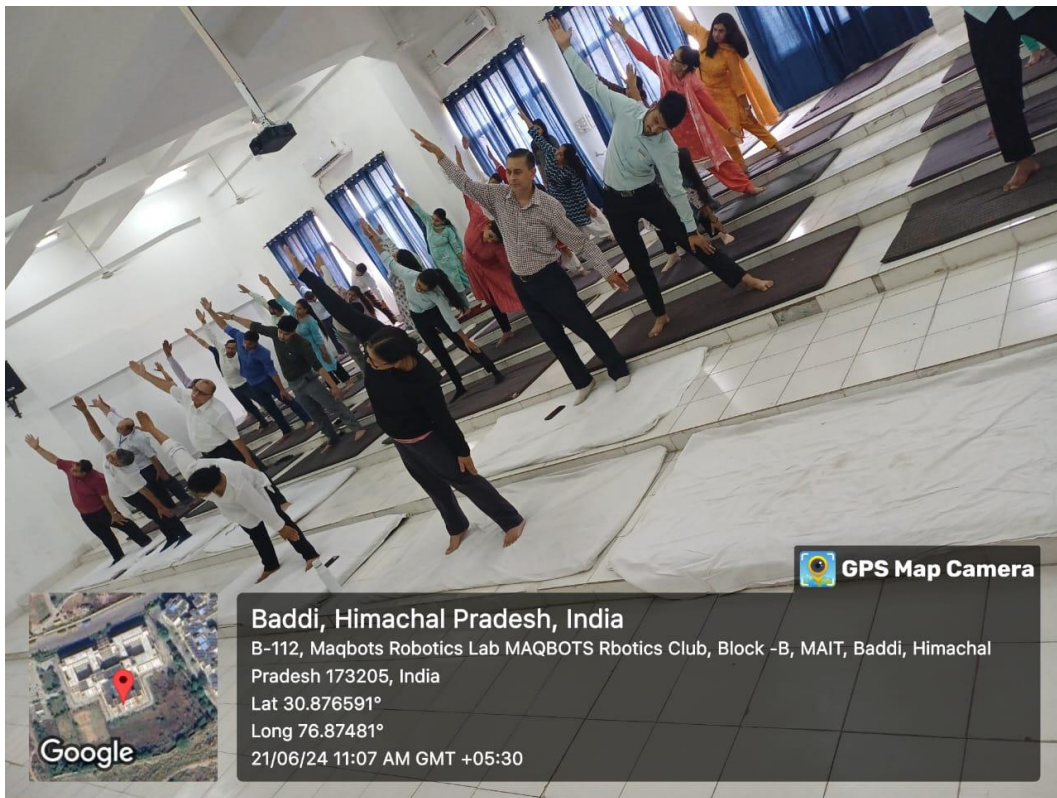

GPS Map Camera

Baddi, Himachal Pradesh, India
B-112, Maqbots Robotics Lab MAQBOTS Rbotics Club, Block -B, MAIT, Baddi, Himachal Pradesh 173205, India
Lat 30.876591°
Long 76.87481°
21/06/24 11:07 AM GMT +05:30